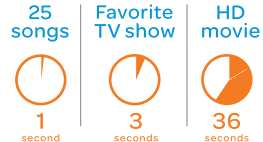

U-verse® with AT&T GigaPower^{SM}

Introducing a 100% fiber network that delivers both blazing fast Internet speeds and an enhanced TV viewing experience

U200 TV Package

Enjoy our most advanced DVR ever with a one terabyte hard drive

Record and watch up to 6 shows at the same time.

Store up to 900 hours of SD or 330 hours of HD programming.

Speeds up to 1Gbps have arrived!

*Speed/time examples are estimates

Our fastest speed in town—home Internet up to 1Gbps

With the latest Wi-Fi technology, enjoy our best in-home Wi-Fi experience with faster Wi-Fi speeds, expanded coverage and support for all your devices.

High speed Internet on a 100% fiber network – a connection you can count on.

Internet speeds up to **1Gbps²**

Double Play

$150 **12 months³** /mo

With a 1-year term. Other charges apply.

Take entertainment to the next level: att.com/GigaPower